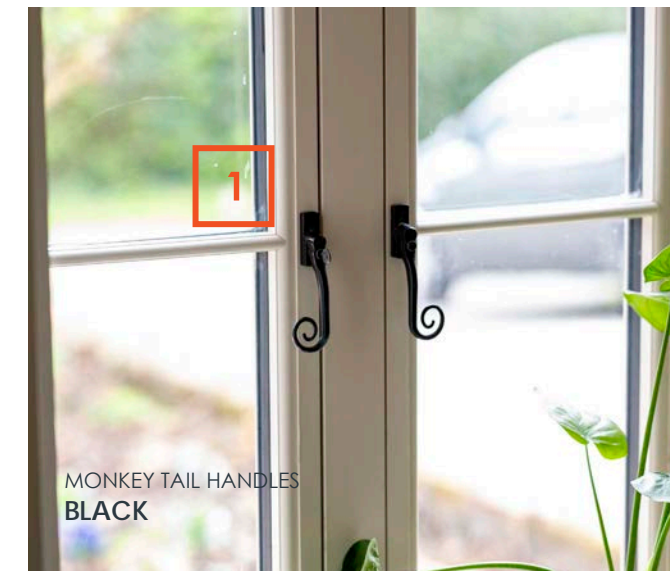

PEAR DROP DOOR HANDLES
BRUSHED COPPER

DESIGNED TO LAST

The Regal Hardware range is available in 9 beautiful, hard-wearing finishes.

Personalise your Residence Collection windows with a choice of handles and stays, in a range of colour options. Our hardware styles enable you to replace your windows without losing the character appearance, but also gives you the chance to opt for something more modern. The variety of style and colour options will suit your home, whether its contemporary or period.

All handles are key lockable for extra security, with familiar push-button operation and a positive stop 'click-on-close' mechanism for improved ease of use, enhanced mechanical performance and a comprehensive testing programme, ensures your windows are guaranteed to operate smoothly.

MONKEY TAIL HANDLES
BLACK