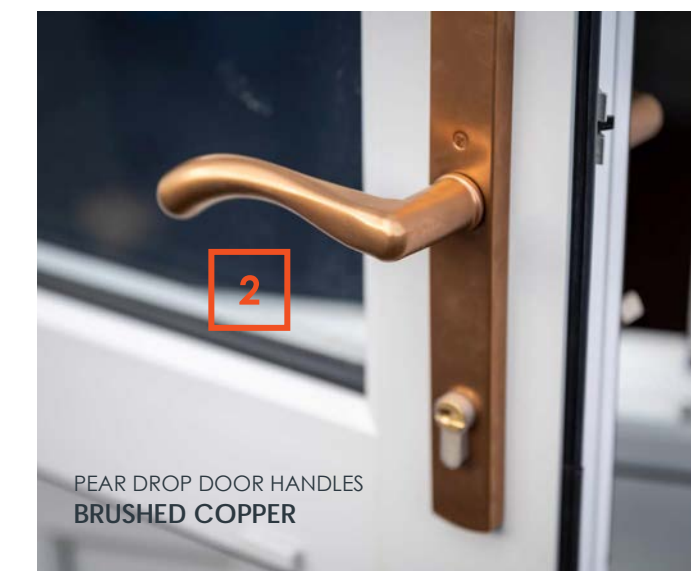

PEAR DROP DOOR HANDLES
BRUSHED COPPER