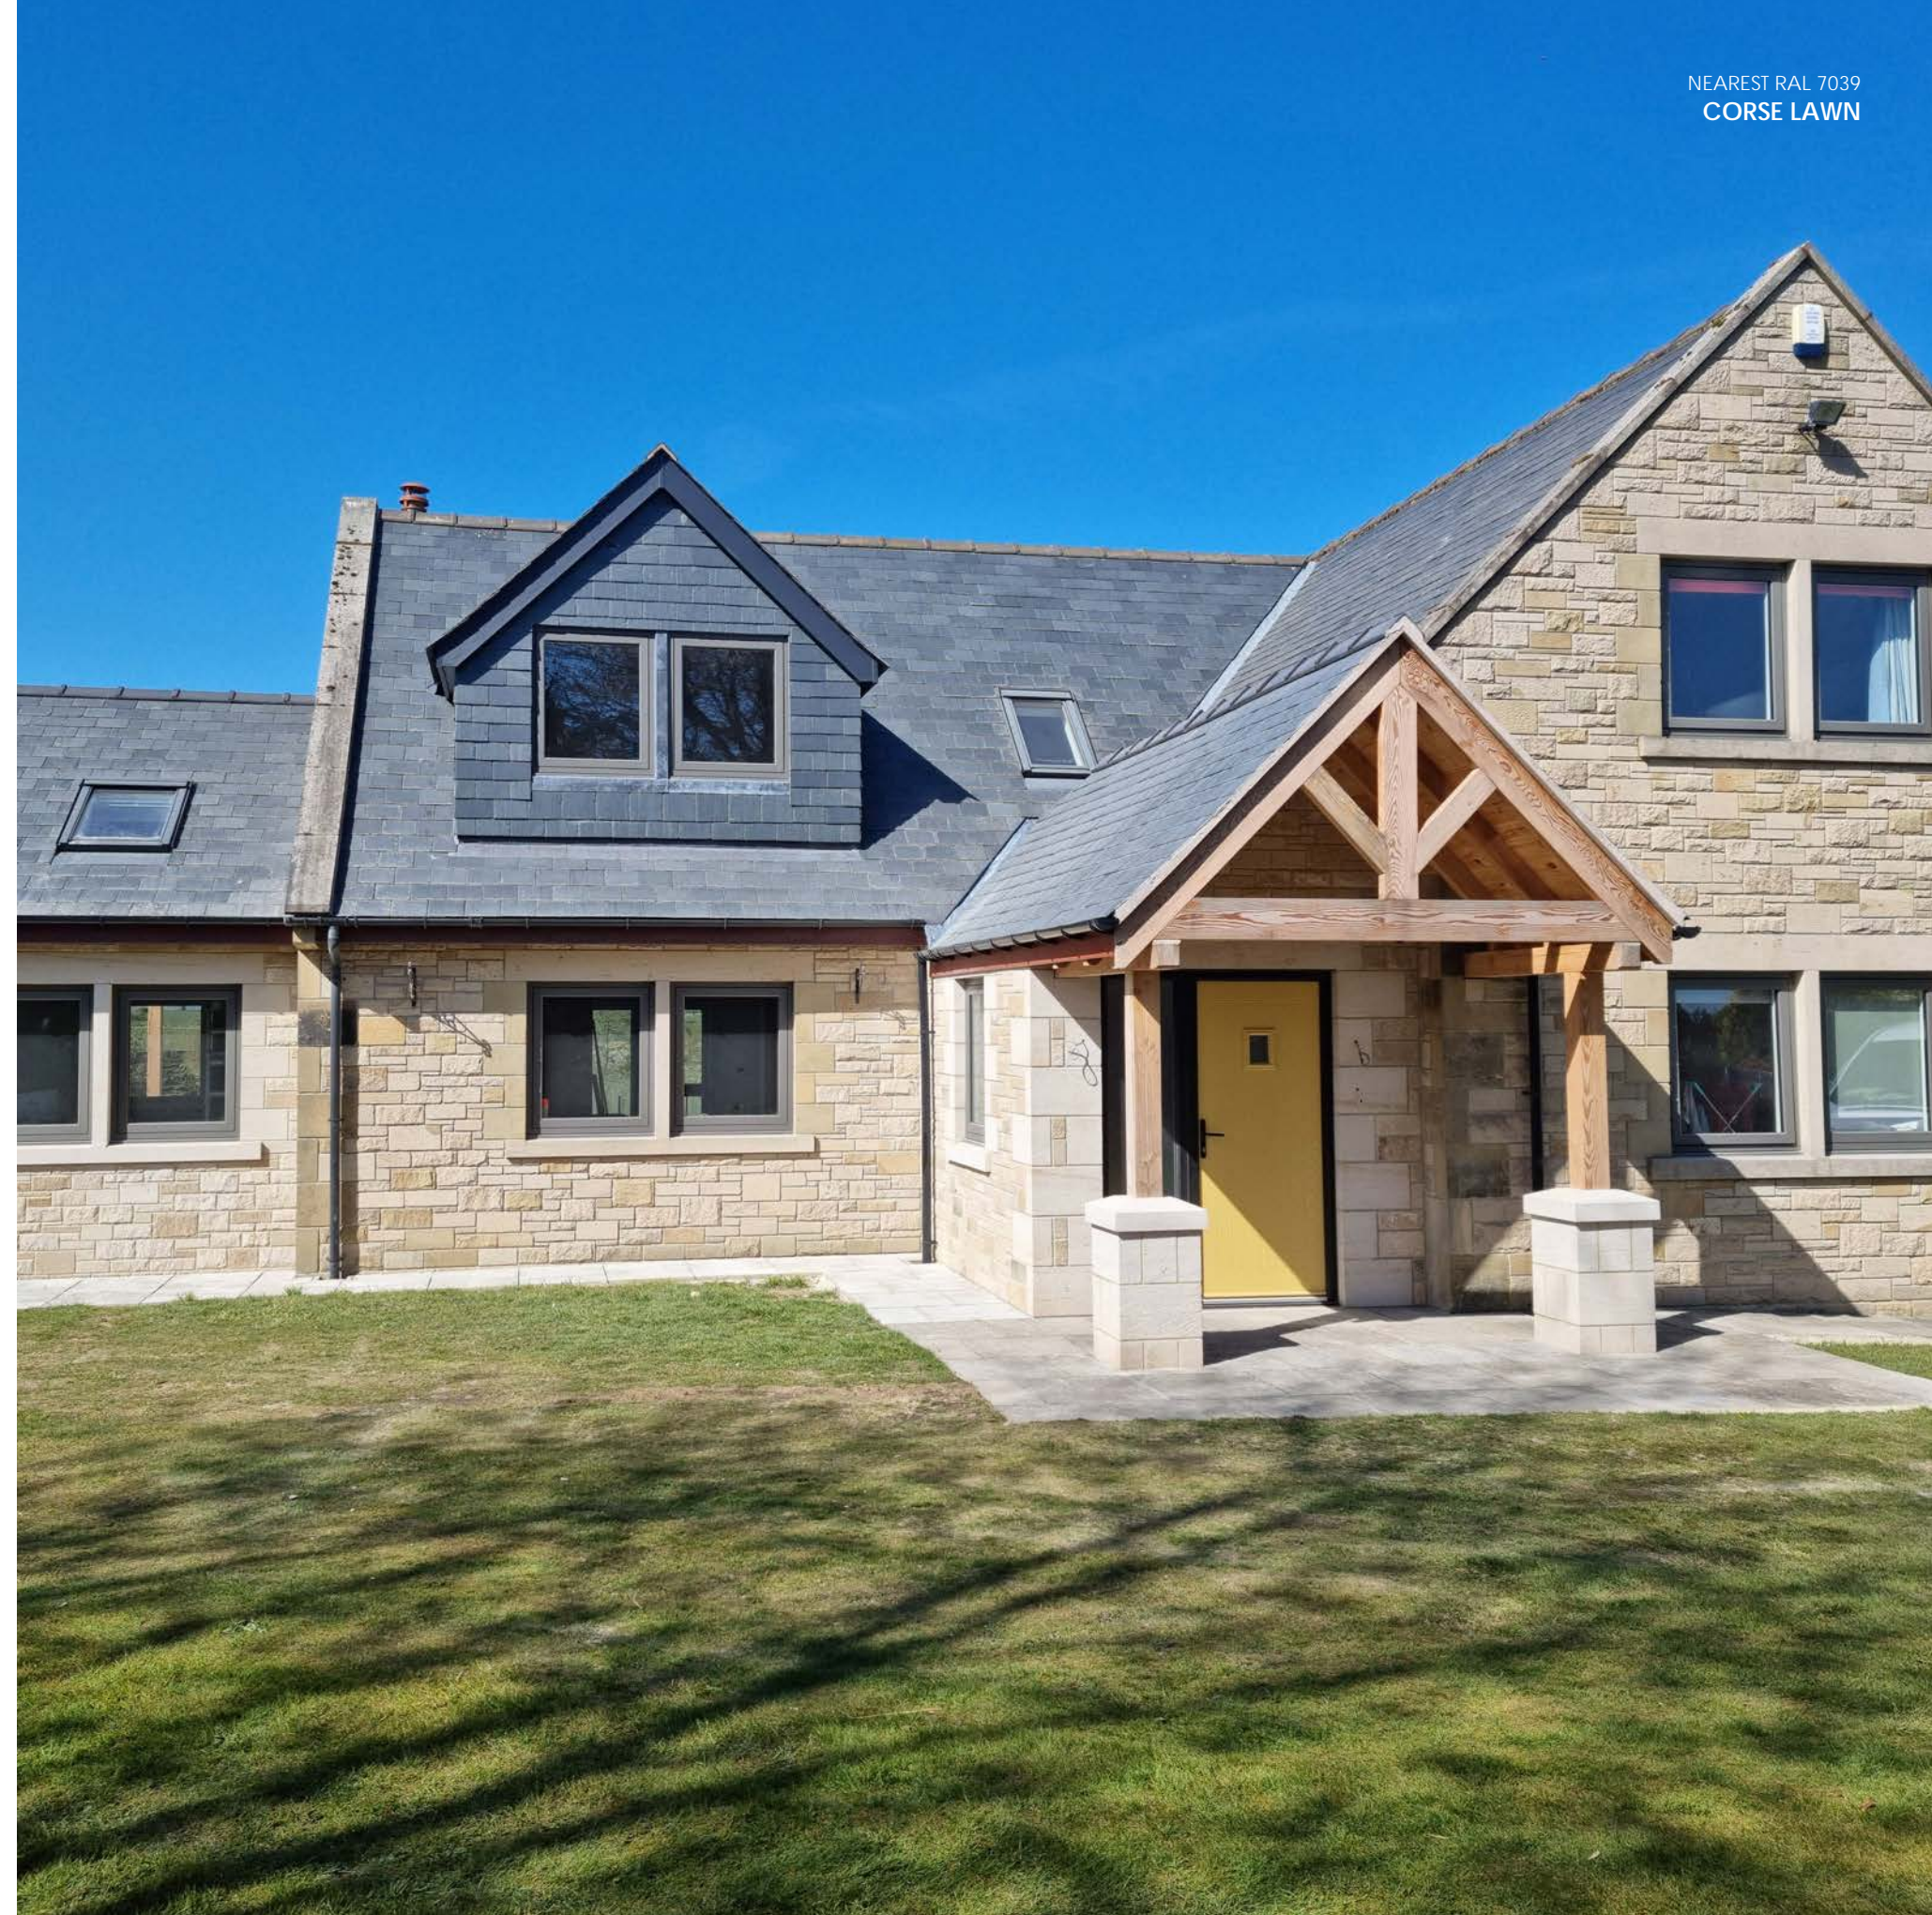

TECHNIQUES

1

2

A mitre weld will fuse the joints together diagonally for a contemporary appearance, or choose the Graf weld for a seamless diagonal weld. The Timberweld® process welds the profiles with a mechanical look to both sides, or MechWeld/ External Timber Look (ETL) gives a diagonal weld to the internal, with a mechanical look to the external. Of course, there's also the traditional mechanical joint which is not welded, but made in a traditional mechanical jointed method, often used in timber joinery.

1. Mechanical Joint
2. Timber Weld
3. Graf Weld
4. Mitre Weld

3

4