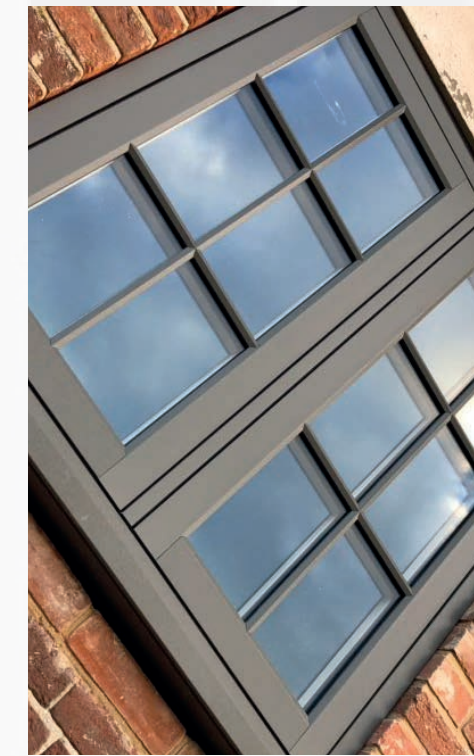

Residence 7 COLOUR OPTIONS

Inside Colour Options

Inside Colour Options

Chalk White   Matched

Matched   Chalk White

Chalk White		
No.38 Grey		
Vintage Cream		
Cotswold Green		
Clotted Cream		
Painswick		
English Oak		
Ginger Oak*		
Golden Oak		
Honey Oak*		
Irish Oak		

Clay*
Grained White
Pepper Oak*
Sage*
Corse Lawn
Eclectic Grey
No. 10 Black
Noir*
Rosewood
Anodised*
Bronze*
Greyish*
Pyrite*

Outside Colour Options

Outside Colour Options

The way you want them to be
Residence 7 windows and doors are finished to perfection, combining a modern flush appearance with all your personalised choices, why not head to the website to find your nearest installer and let your dream home become a reality.

All colours shown above are for guidance only. Please request a colour sample to see the exact colour and finish available. *Special order only - additional lead times & surcharge will apply. Minimum order quantities will apply.

LOOKING FOR MORE R7 INSPIRATION? CHECK OUT OUR PINTEREST BOARD