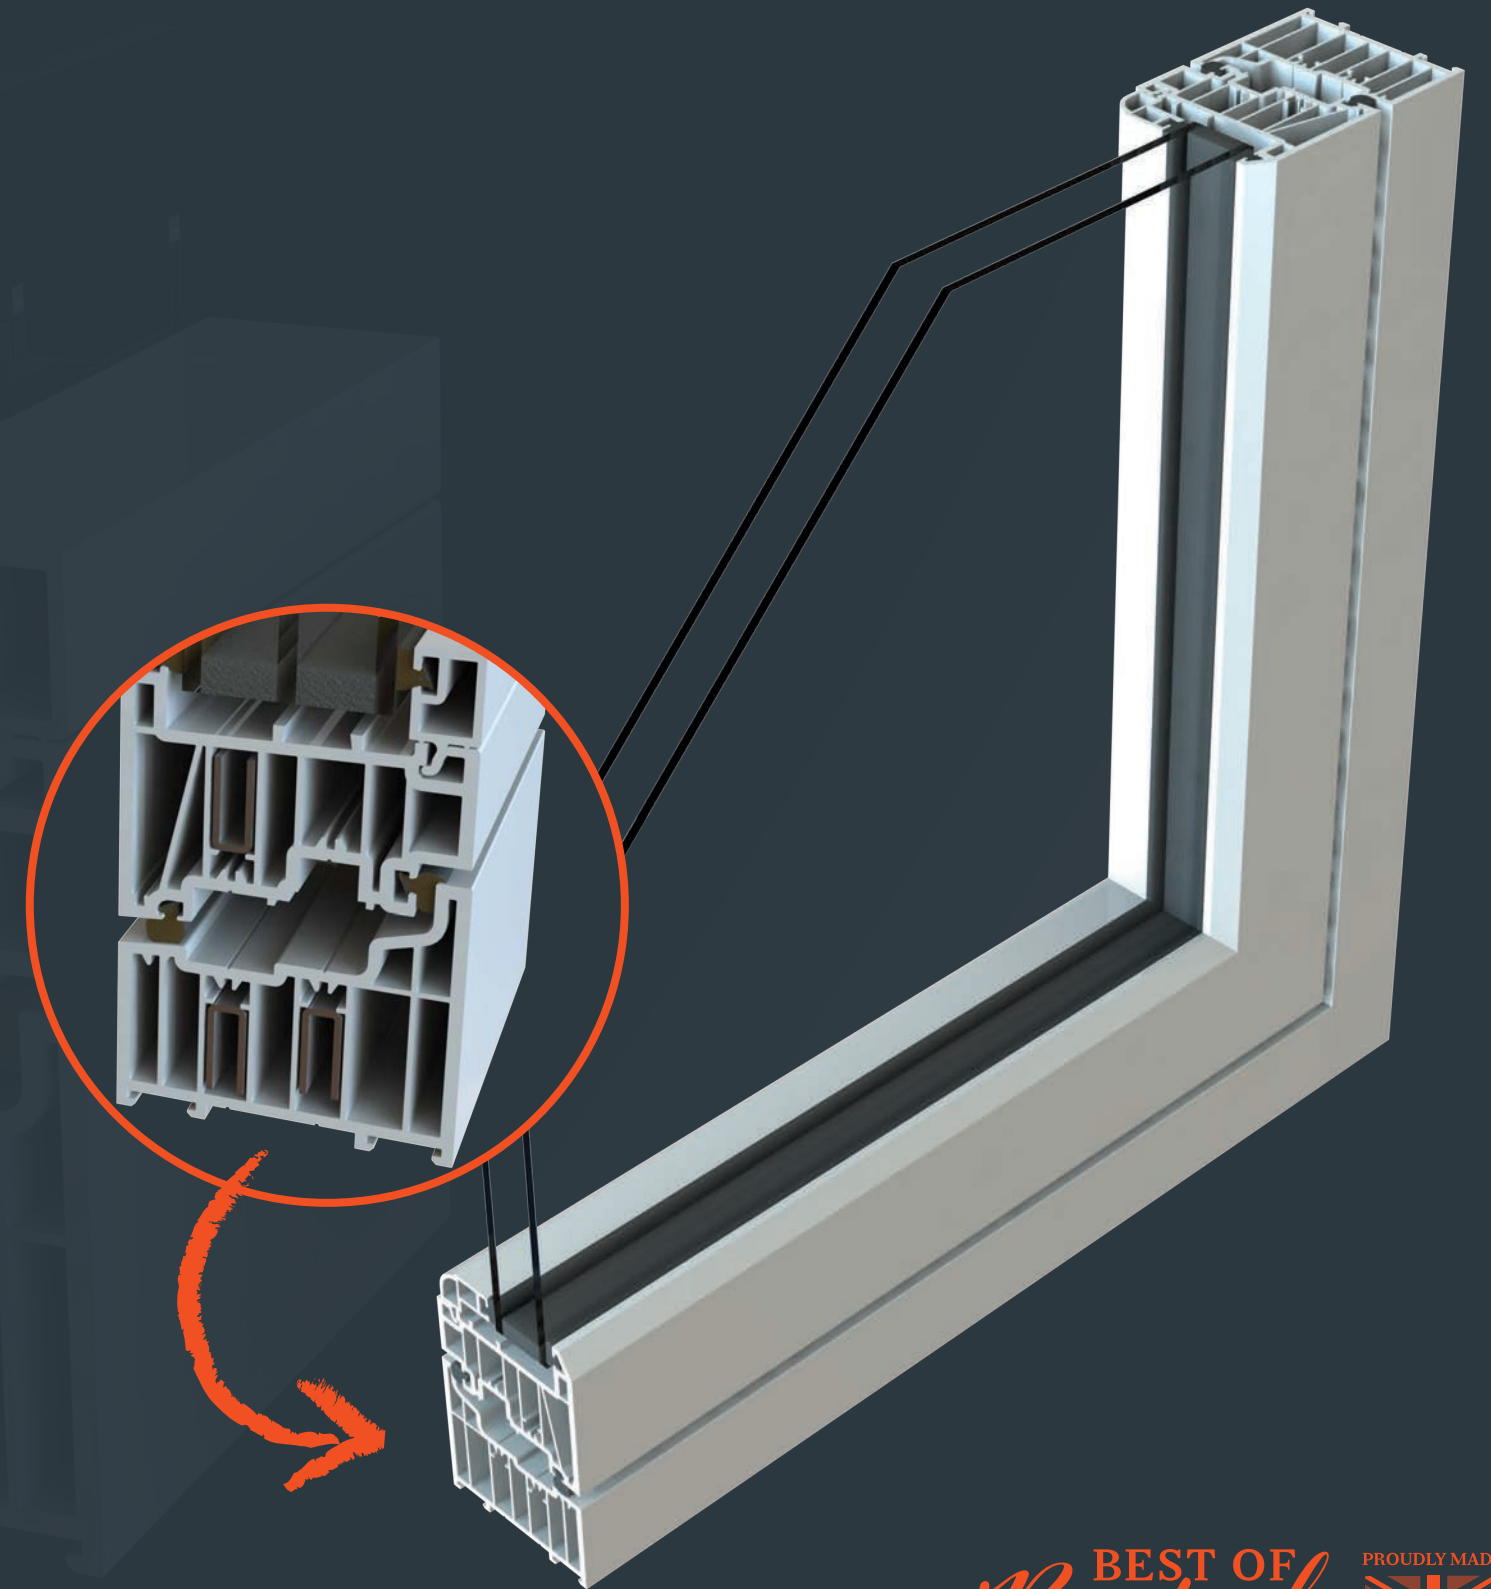

R7

DESIGNED AND MADE IN BRITAIN

R7 outperforms many other systems with a sophisticated seven chamber design and intelligent features.

Scan the QR Code to
find out more about our
Residence 7 Collection.

ENERGY EFFICIENT GLAZING

Residence 7 is designed to accommodate 'energy efficient glazing' this term is used to describe double glazing or triple glazing used in modern windows. R7 has options for 28mm double glazing or 44mm triple glazing. The glazing bead is always on the inside which contributes to a higher security performance.

7 CHAMBER DESIGN

Residence 7 has been engineered to meet current and anticipated future standards. Other window frames typically offer 3 or 5 chambers and are usually 70mm wide, R7 has 7 chambers and is 75mm wide, resulting in superior thermal, acoustic, strength and security performance.

BEST OF
British **PROUDLY MADE**
IN BRITAIN