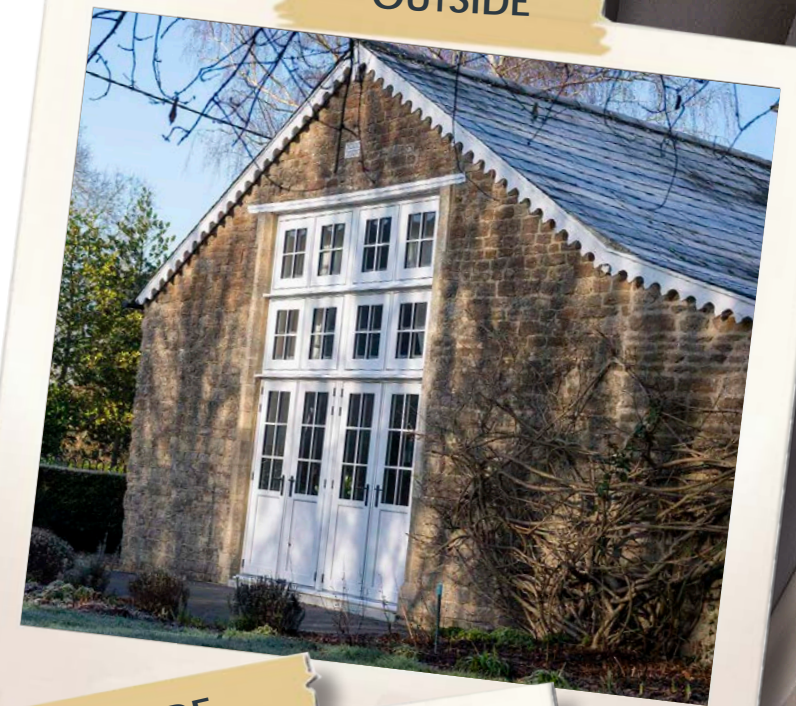

RESOUNDING  
**QUALITY**

NEAREST RAL 9016  
CHALK WHITE  
GEORGIAN BAR

OUTSIDE

INSIDE

WATCH THE VIDEO  
OF THE OLD SKOOL

NEAREST RAL 7006  
SILVERED OAK  
FRENCH DOORS