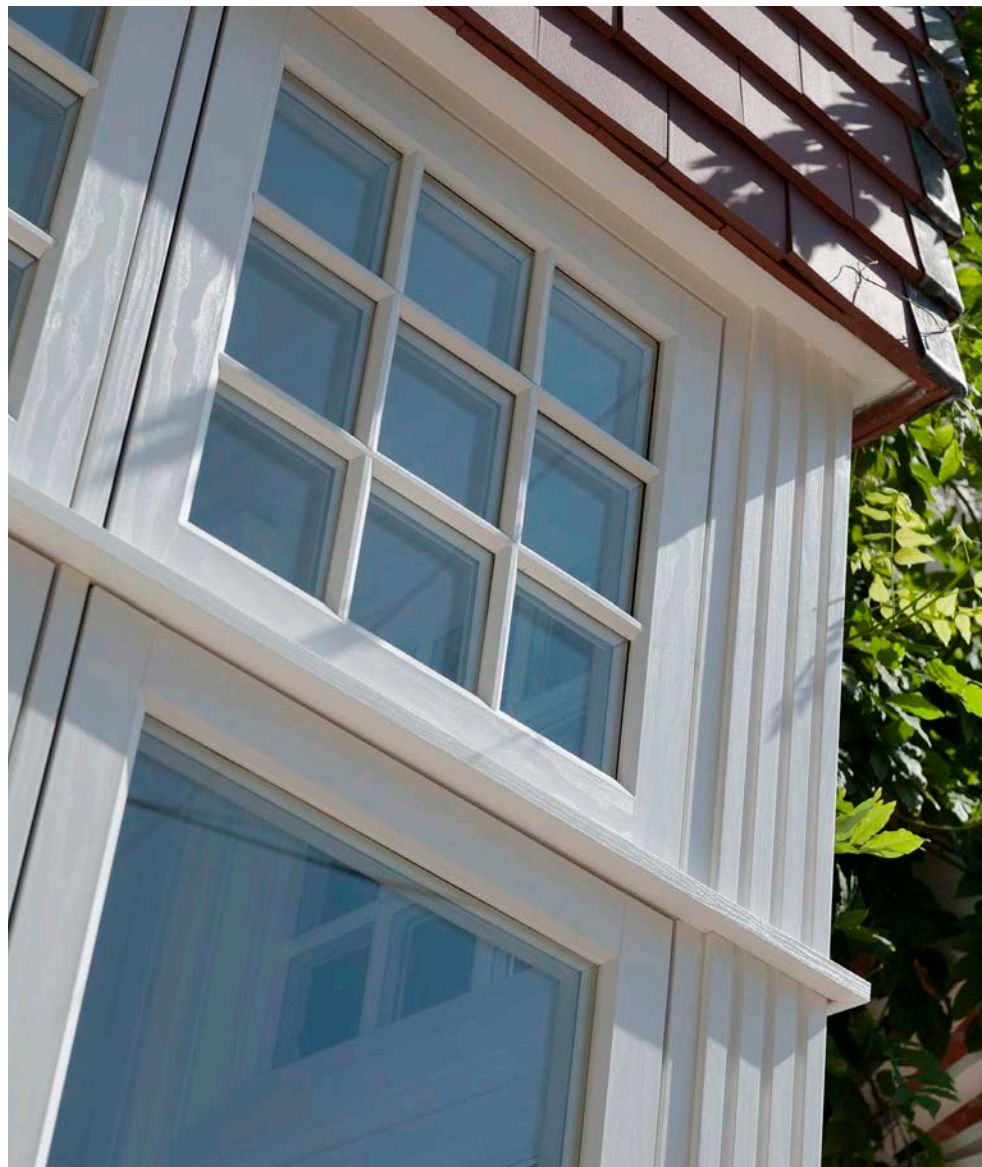

NEAREST RAL 9003
GRAINED WHITE
GEORGIAN BAR
& WEATHERBAR

WEATHER BAR